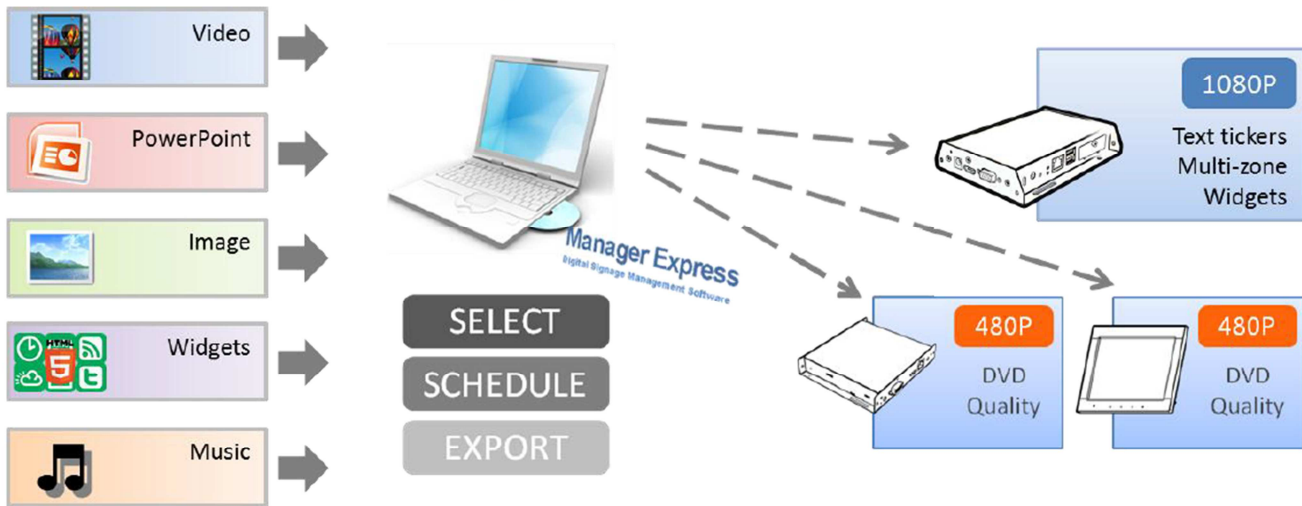

Global View

Streamlined media publishing process

Screenshots