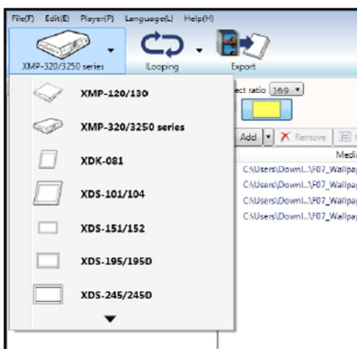

Select Player